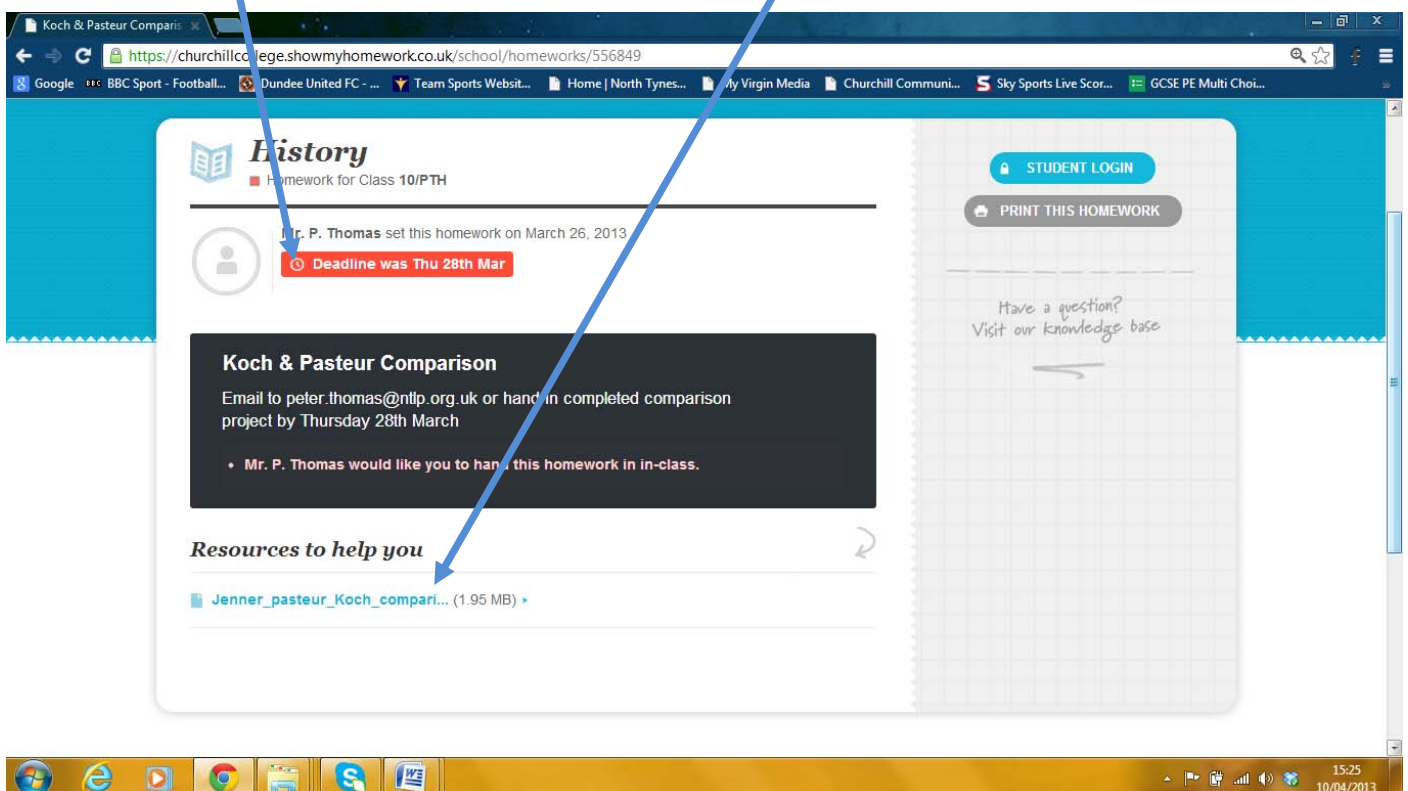

# Homework @ Churchill

Go to [churchillcollege.showmyhomework.co.uk](https://churchillcollege.showmyhomework.co.uk)

Find current homeworks set

Use the filters to find specific homework

Click on the homework to find details - also click on **view details** for further info

Find all the key information and any attachments associated with the homework

By clicking on the post new homework section – you will be taken to this page

The setting of homework is very similar to the original version, however you can include a time expectation of how