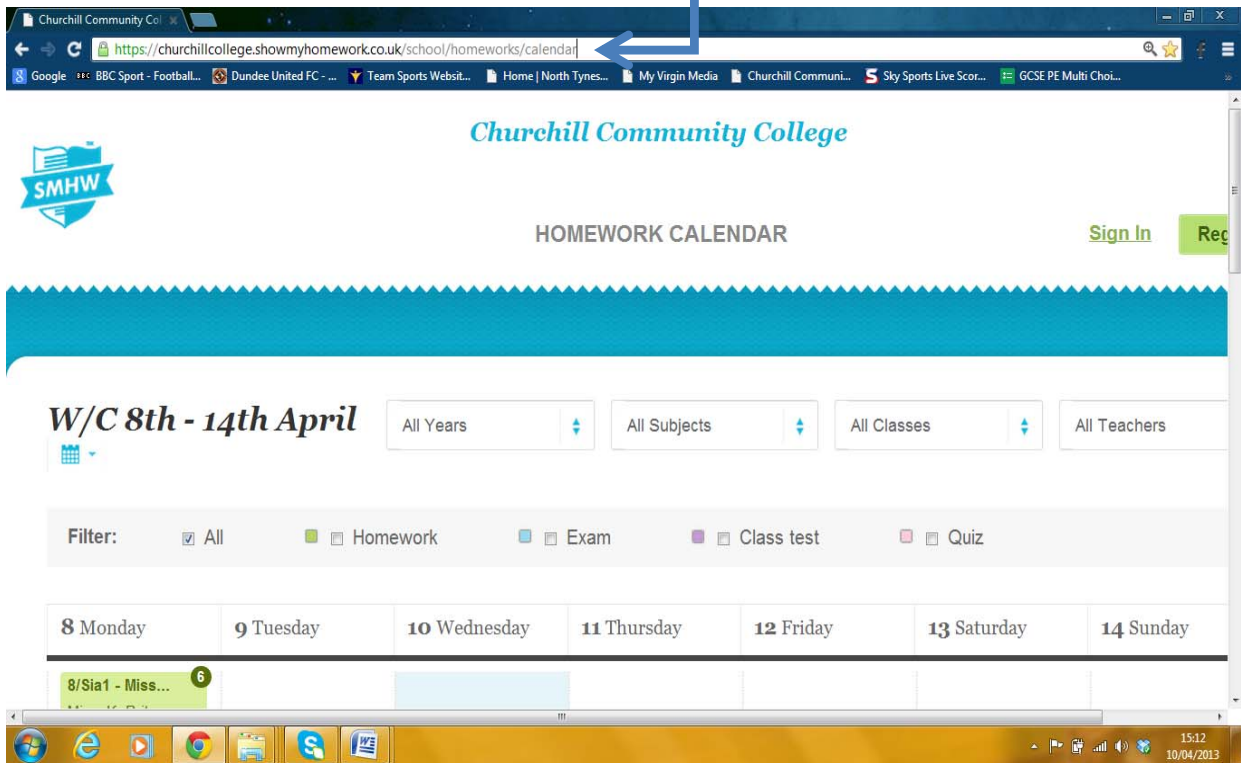

# Homework @ Churchill

Go to [churchillcollege.showmyhomework.co.uk](https://churchillcollege.showmyhomework.co.uk)

Find current homeworks set

Use the filters to find specific homework

Click on the homework to find details - also click on **view details** for further info