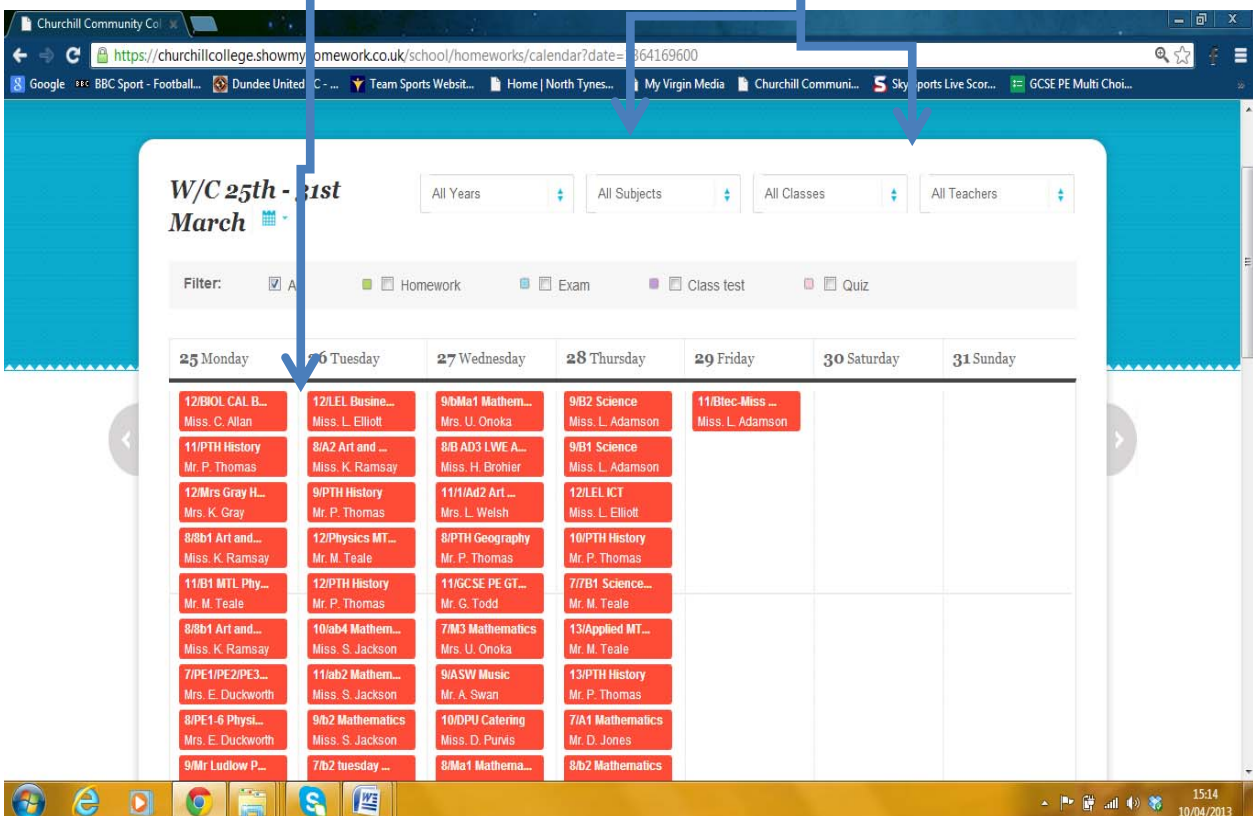

# Homework @ Churchill

Go to [churchillcollege.showmyhomework.co.uk](https://churchillcollege.showmyhomework.co.uk)

Find current homeworks set

Use the filters to find specific homework

Click on the homework to find details - also click on **view details** for further info

Find all the key information and any attachments associated with the homework

By clicking on the post new homework section – you will be taken to this page

The setting of homework is very similar to the original version, however you can include a time expectation of how