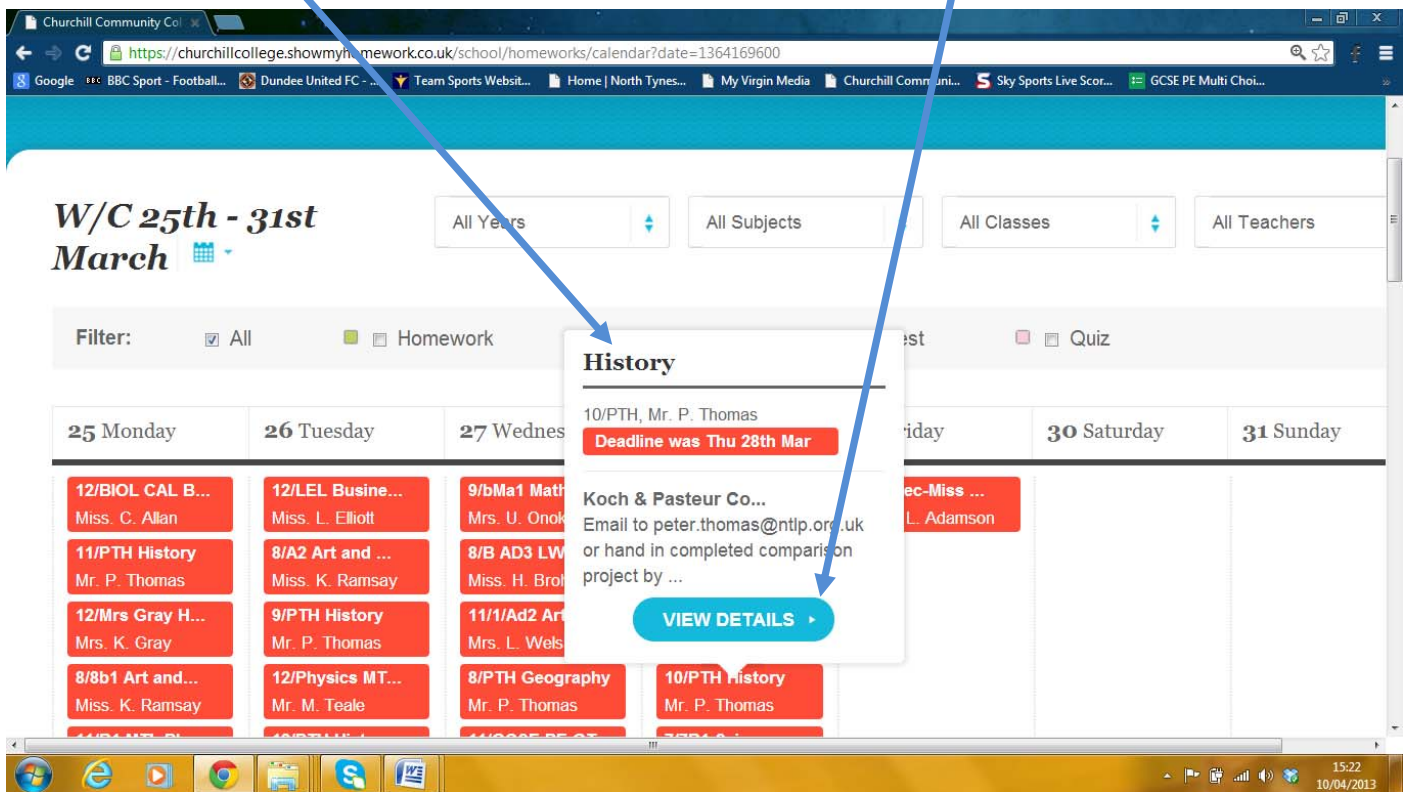

# Homework @ Churchill

Go to [churchillcollege.showmyhomework.co.uk](https://churchillcollege.showmyhomework.co.uk)

Find current homeworks set

Use the filters to find specific homework

Click on the homework to find details - also click on **view details** for further info

Find all the key information and any attachments associated with the homework

By clicking on the post new homework section – you will be taken to this page

The setting of homework is very similar to the original version, however you can include a time expectation of how